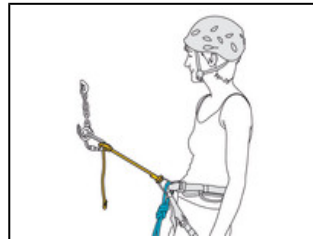

Universe	Sport
Type	Verticality
Category	Lanyards
Subcategory	Climbing And Mountaineering Lanyards

CONNECT ADJUST

Designed for climbing and mountaineering, CONNECT ADJUST is a single positioning lanyard that allows users to tether themselves to an anchor. The adjustable arm allows the length to be adapted for easier handling. With an ergonomic shape, the ADJUST rope adjuster allows simple and quick one-handed length selection of the adjustable arm.

The ADJUST rope adjuster's ergonomic shape is easy to manipulate to offer quick, precise adjustment, and it unlocks with a simple turn.

A rubber ring holds the carabiner in position, facilitating clipping.

Single positioning lanyard with adjustable arm is ideal for sport climbing.

Short Description Adjustable single lanyard for climbing and mountaineering

- Selling Points**
- Single positioning lanyard allows you to tether yourself to the station during climbing and mountaineering
 - Adjustable single lanyard:
 - 15 to 95 cm adjustable arm
 - the ADJUST rope adjuster's ergonomics make it easy to manipulate, for quick and precise adjustment of the adjustable arm
 - dynamic rope lanyard, to reduce the force transmitted to the user in the event of a short fall (1)
 - Easy to use:
 - the connector is held in position by a rubber ring, to facilitate clipping
 - one-handed adjustment
 - used with a SPIRIT SCREW-LOCK-type locking carabiner
 - attaches to the belay loop with a simple girth hitch