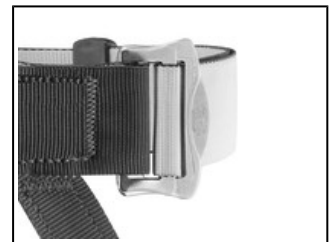

Webbing ends are easy to grip for tightening waistbelt and leg loops.

Wide connection point makes it easy to attach several lanyards.

Double gear loop made of thin webbing makes it easy to use with TRAC pulleys and reconnect JOKO lanyards.

Stainless steel DOUBLEBACK buckles for optimal durability.

Short Description Easy-to-use adjustable harness with optimized durability, for adventure parks

Selling Points

- Easy-to-use harness with gear loops, for adventure parks:
 - Wide connection point makes it easy to attach several lanyards
 - Green color-coded connection point and identification markings
 - Double gear loop made of thin webbing makes it easy to use with TRAC trolleys and reconnect JOKO lanyards
- Makes the guide or monitor's job easier:
 - Adjustment options at the waistbelt (up to 120 cm) and leg loops (up to 75 cm), allow the single size to fit a wide range of body sizes
 - Easy to don, with contrasting colors on the waistbelt and leg loops (gray inside, black outside)
 - Quickly and smoothly tighten straps with the DOUBLEBACK buckles
 - Webbing ends are easy to grip for tightening waistbelt and leg loops
 - Identification and marking areas on outside of harness
 - Identification label is durable to make inventory management easier
- Optimal durability:
 - Suited for use in dry or damp areas, and even in salty environments
 - Stainless steel DOUBLEBACK buckles for optimal durability
 - Thick, durable webbing for intensive use while maintaining smooth adjustments
 - Highly durable connection point, with flexible reinforcement and an integrated wear indicator of a different color
 - Elasticated rear straps are adjustable and extremely durable
 - Easy to clean